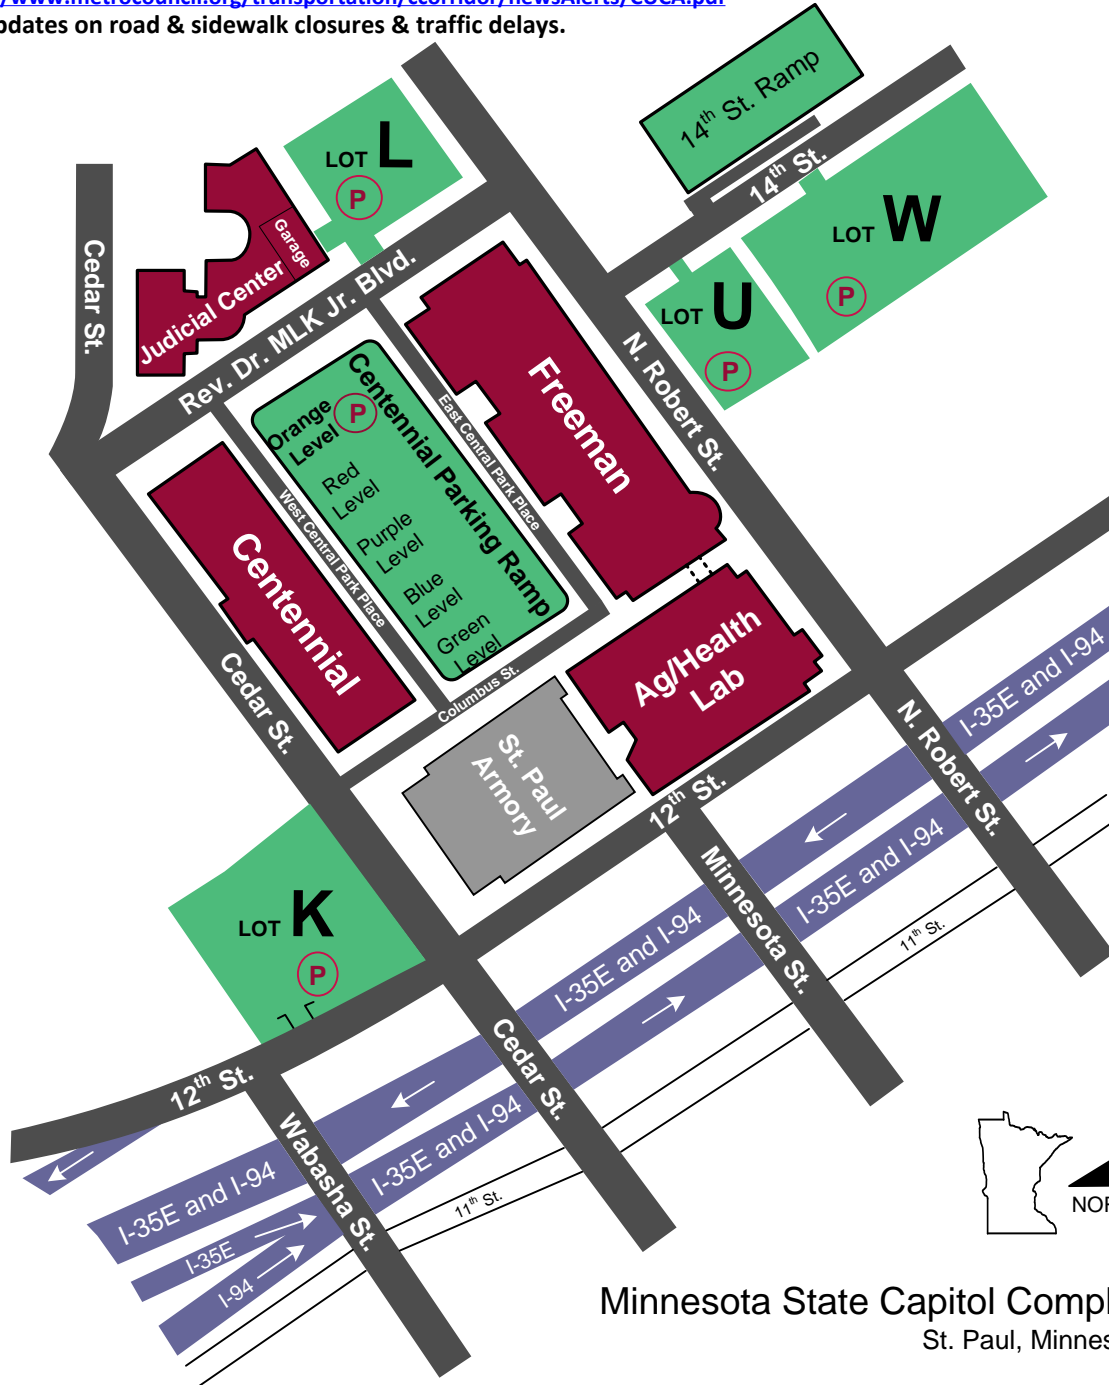

Due to the Central Corridor Light Rail Transit (LRT) project, please click here <http://www.metrocouncil.org/transportation/corridor/newsAlerts/CUCA.pdf> for updates on road & sidewalk closures & traffic delays.

Minnesota State Capitol Complex
St. Paul, Minnesota

Building Locations and Parking
*Centennial Office Building, Freeman Office Building,
Judicial Center and Ag/Health Lab Detail*

(P) denotes public metered parking section within lot
Centennial Ramp public parking on Orange Level only