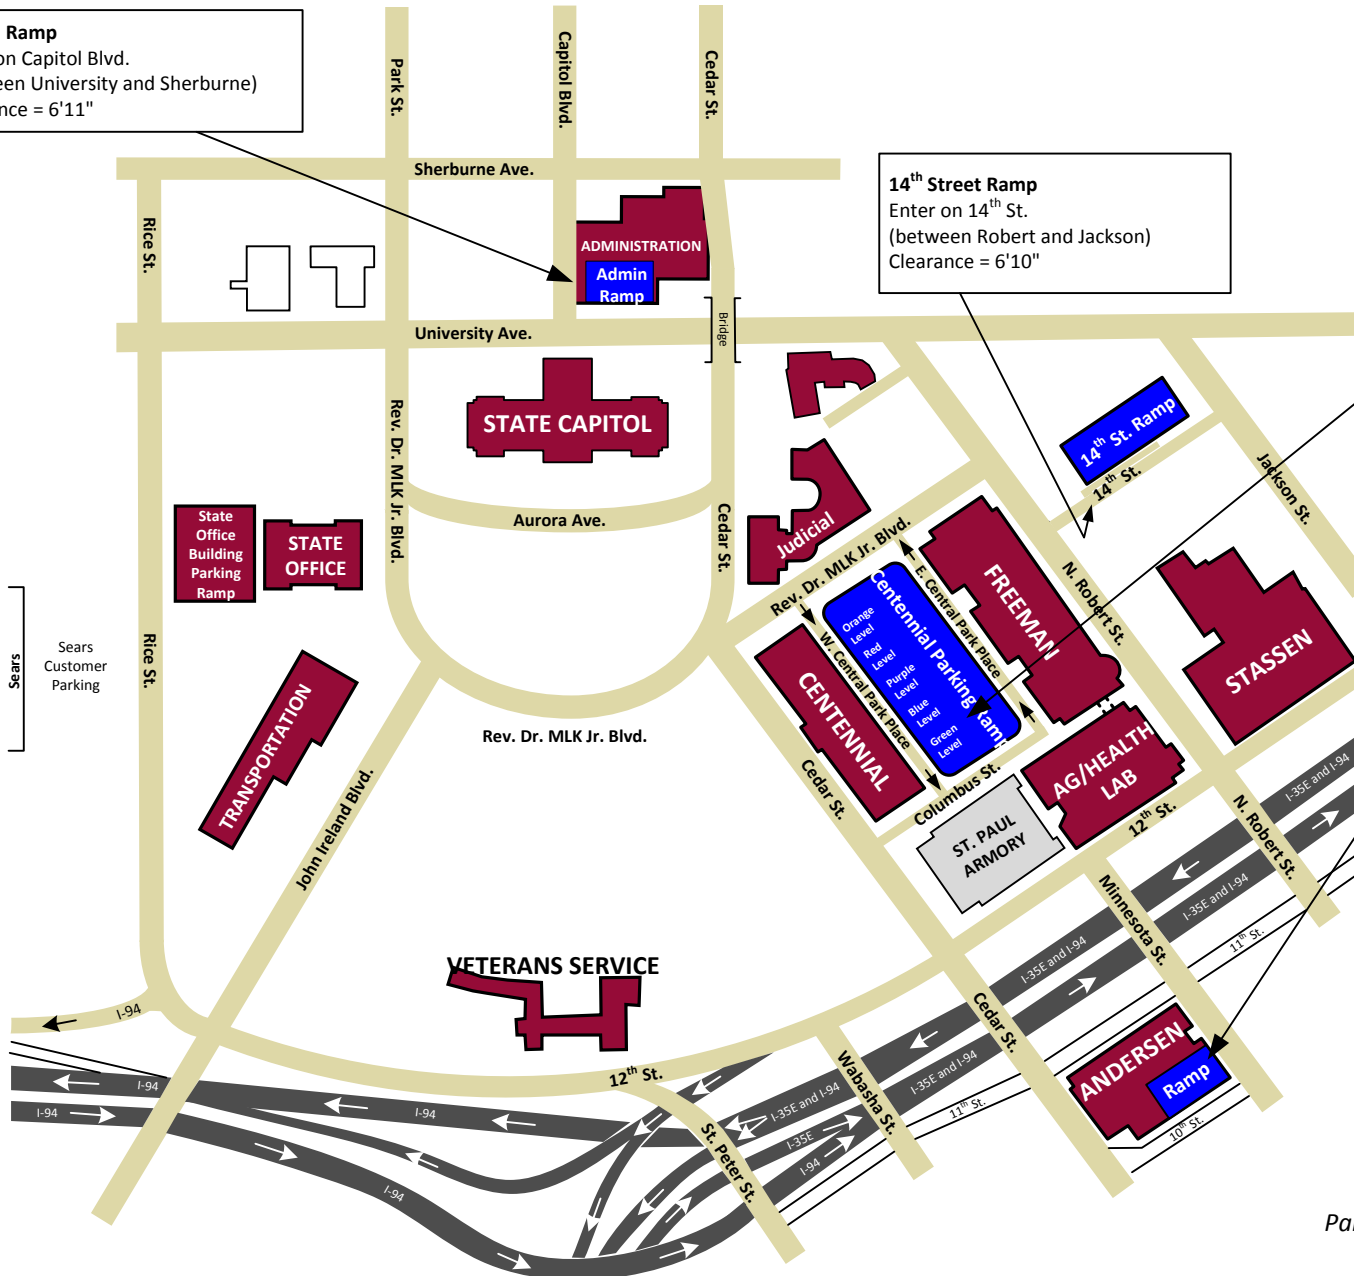

Admin Ramp
Enter on Capitol Blvd.
(between University and Sherburne)
Clearance = 6'11"

14th Street Ramp
Enter on 14th St.
(between Robert and Jackson)
Clearance = 6'10"

Centennial Office Building Ramp
Orange Level
Red Level
Enter/exit on Rev. Dr. MLK Jr. Blvd.

Purple Level
Blue Level
Enter: Columbus St. to E. Central Park Place
Exit: E. Central Park Place to Rev. Dr. MLK Jr. Blvd.

Green Level
Enter/exit Columbus St.
Clearance all levels = 6'4"

Andersen Ramp
Enter on Minnesota St.
Clearance = 7'4"

Block 19 Municipal Ramp
(not shown)
145 E. 7th St.
(bordered by 7th St. E., Jackson St., and 9th St. E.)
Enter on 7th St. E.
Clearance = 7'0"
Block 19 ramp has 3 elevators

Minnesota State Capitol Complex
Parking Ramp Access and Height Restrictions