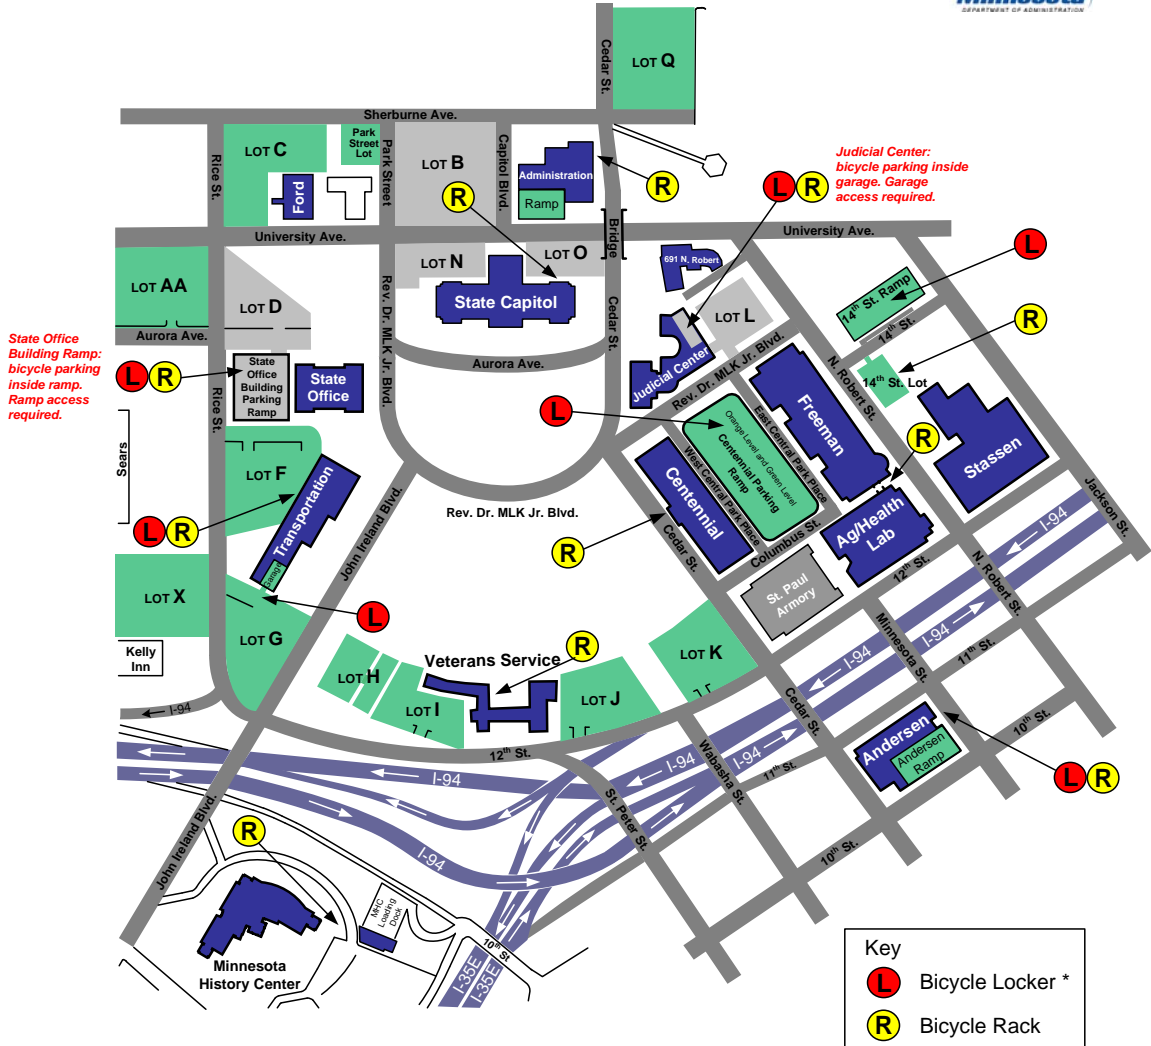

State of Minnesota Plant Management Division Capitol Complex Maps

www.admin.state.mn.us/pmd

Key	
	Bicycle Locker *
	Bicycle Rack

* Bicycle Lockers are available only to Capitol Complex State employees and are issued on a contract basis by Plant Management Division

BICYCLE PARKING
MINNESOTA STATE CAPITOL COMPLEX
ST. PAUL, MINNESOTA

08-09