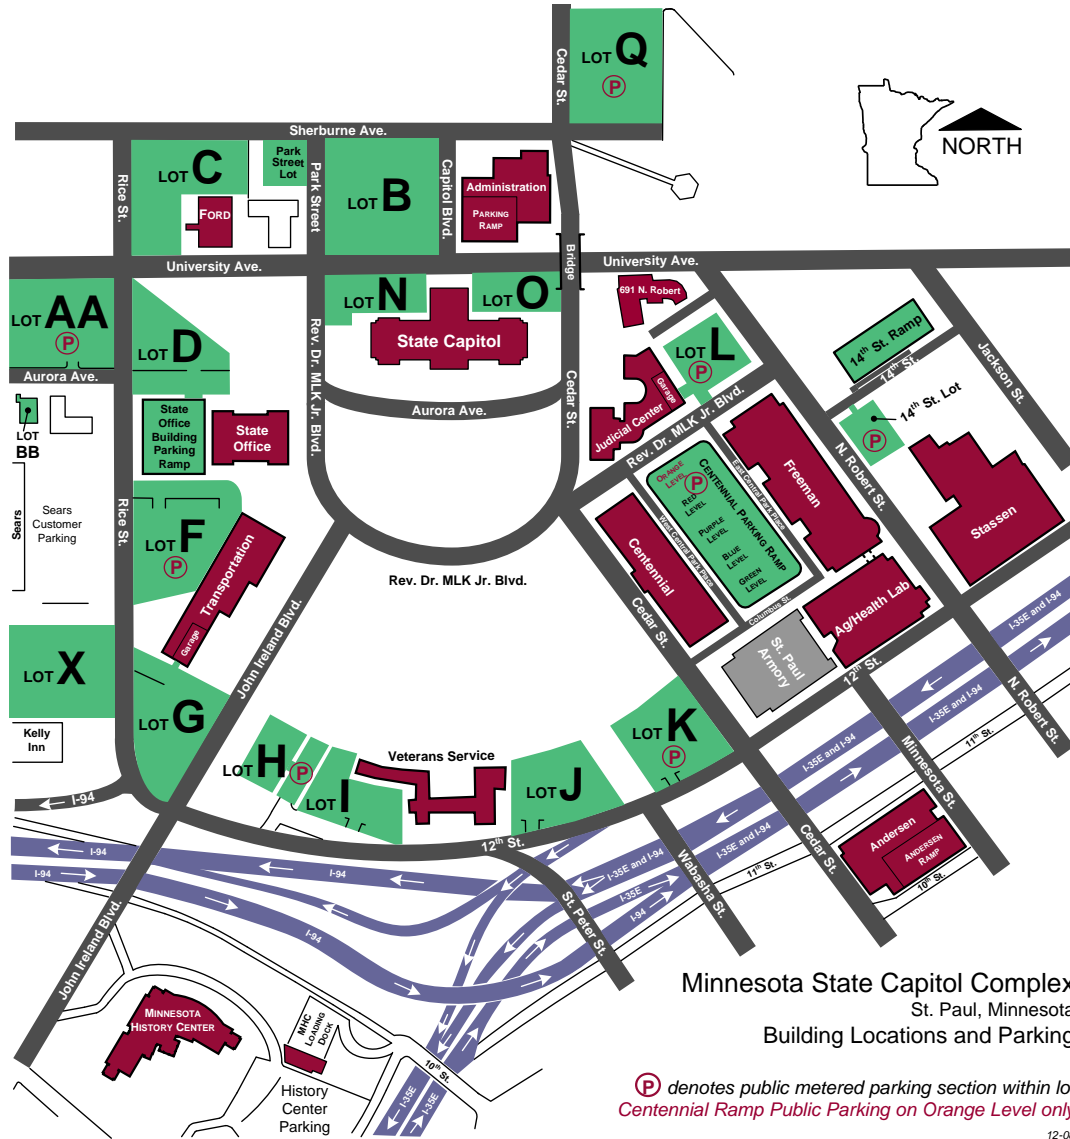

State of Minnesota Plant Management Division

www.admin.state.mn.us/pmd

Minnesota State Capitol Complex
St. Paul, Minnesota
Building Locations and Parking

P denotes public metered parking section within lot
P Centennial Ramp Public Parking on Orange Level only