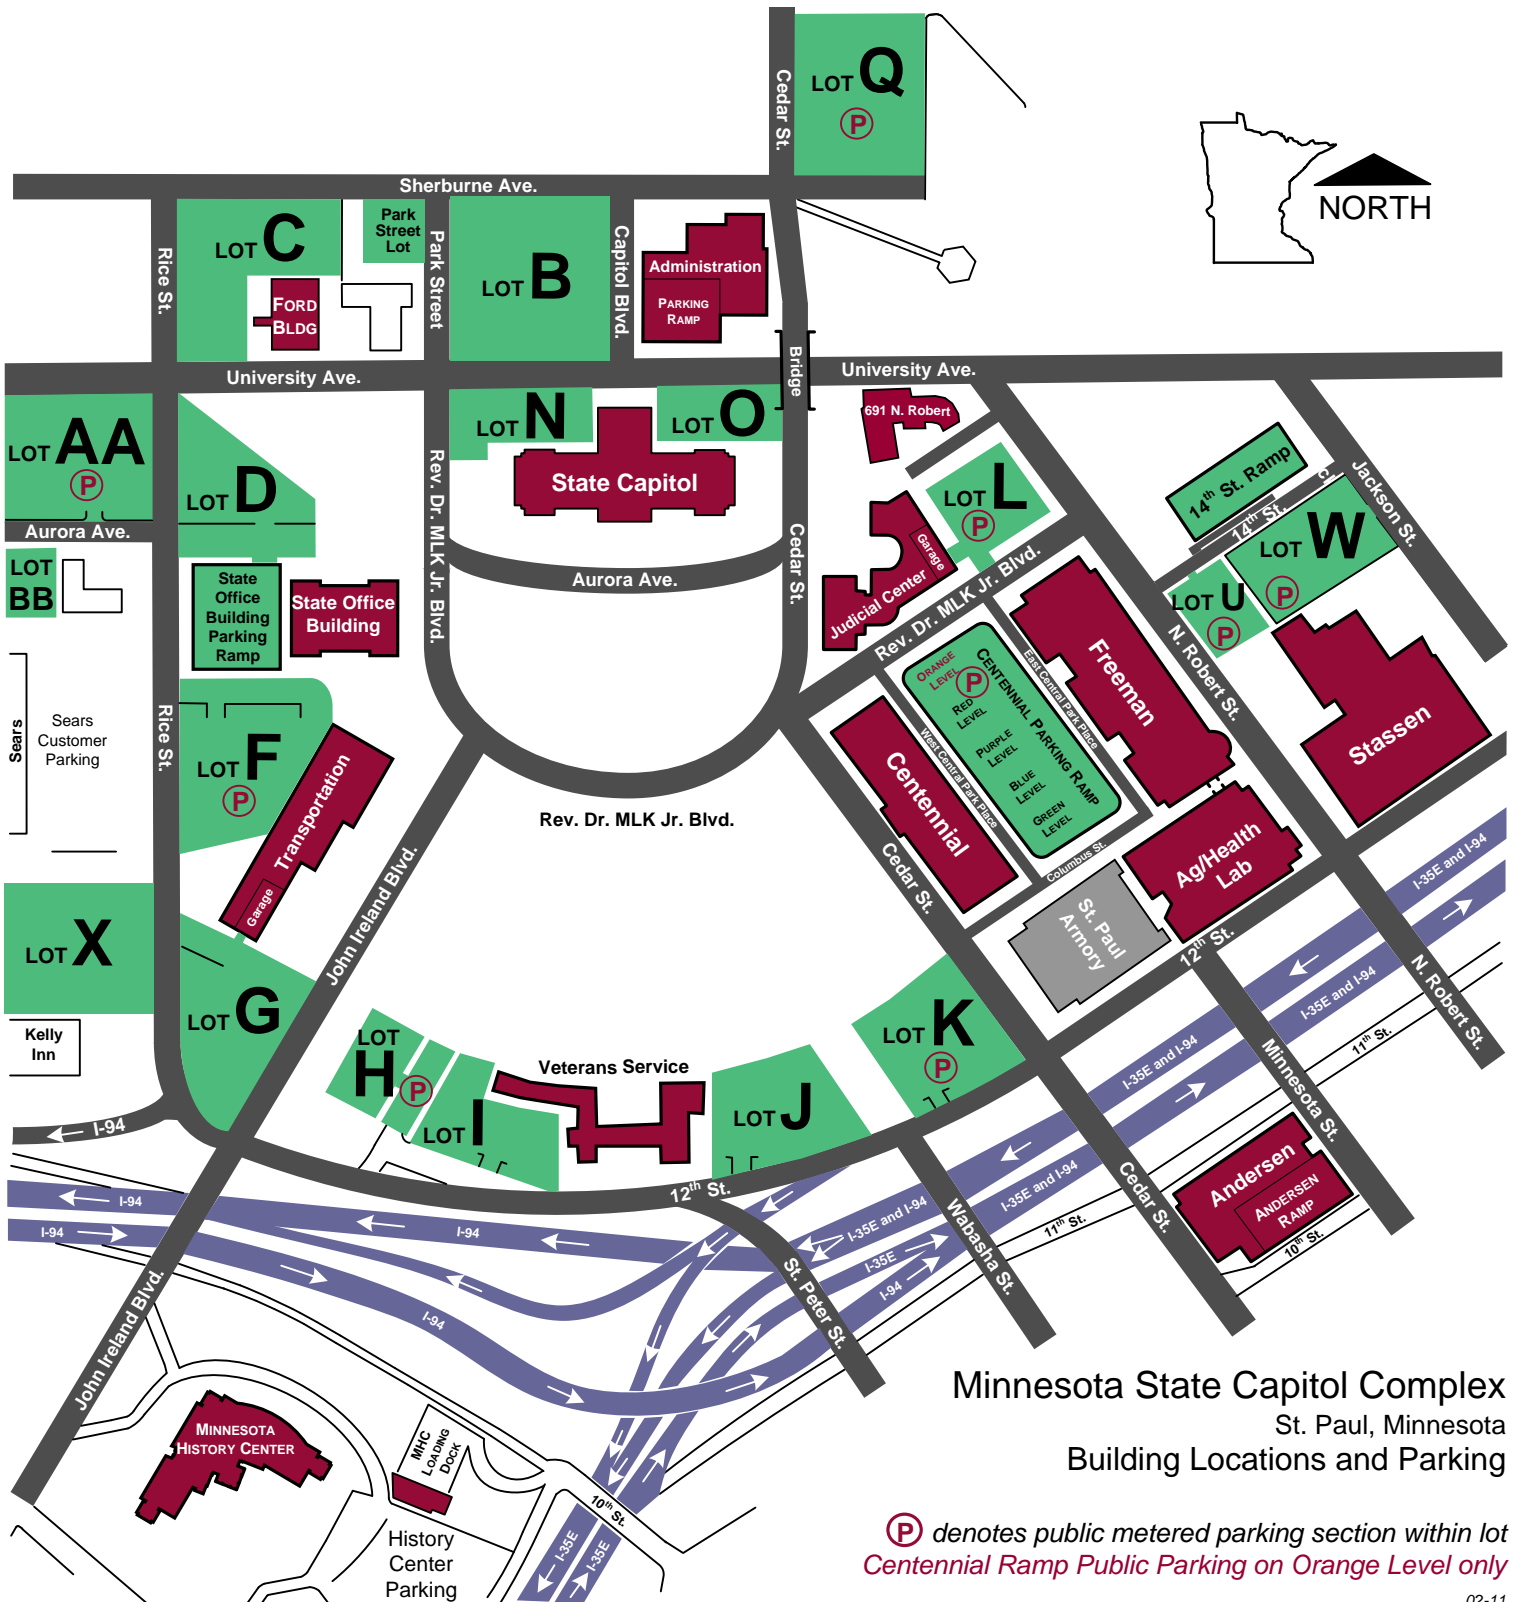

State of Minnesota Plant Management Division

www.admin.state.mn.us/pmd

Minnesota State Capitol Complex
St. Paul, Minnesota
Building Locations and Parking

(P) denotes public metered parking section within lot
Centennial Ramp Public Parking on Orange Level only